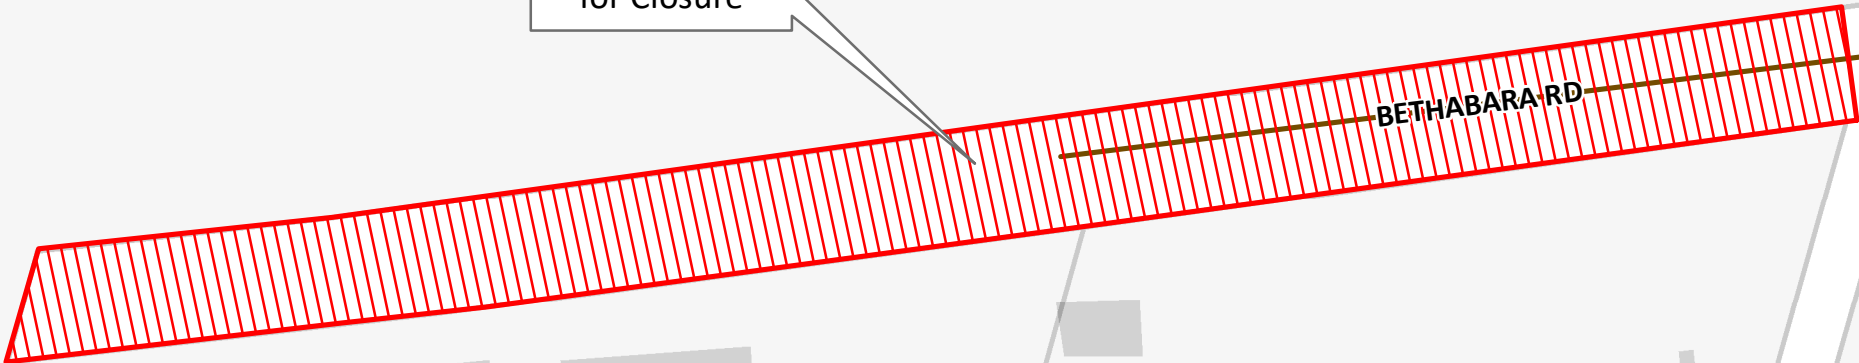

6808-76-8493.000
ALLRED LEGACY LLC

Area Petitioned
for Closure

6808-85-6521.000
K & W CAFETERIAS INC

6808-85-8133.000
K & W RESTAURANT

6808-94-0990.000
K & W RESTAURANT

Petition to Close and Abandon a Portion Of

 Bethabara Road

1 inch = 100 feet