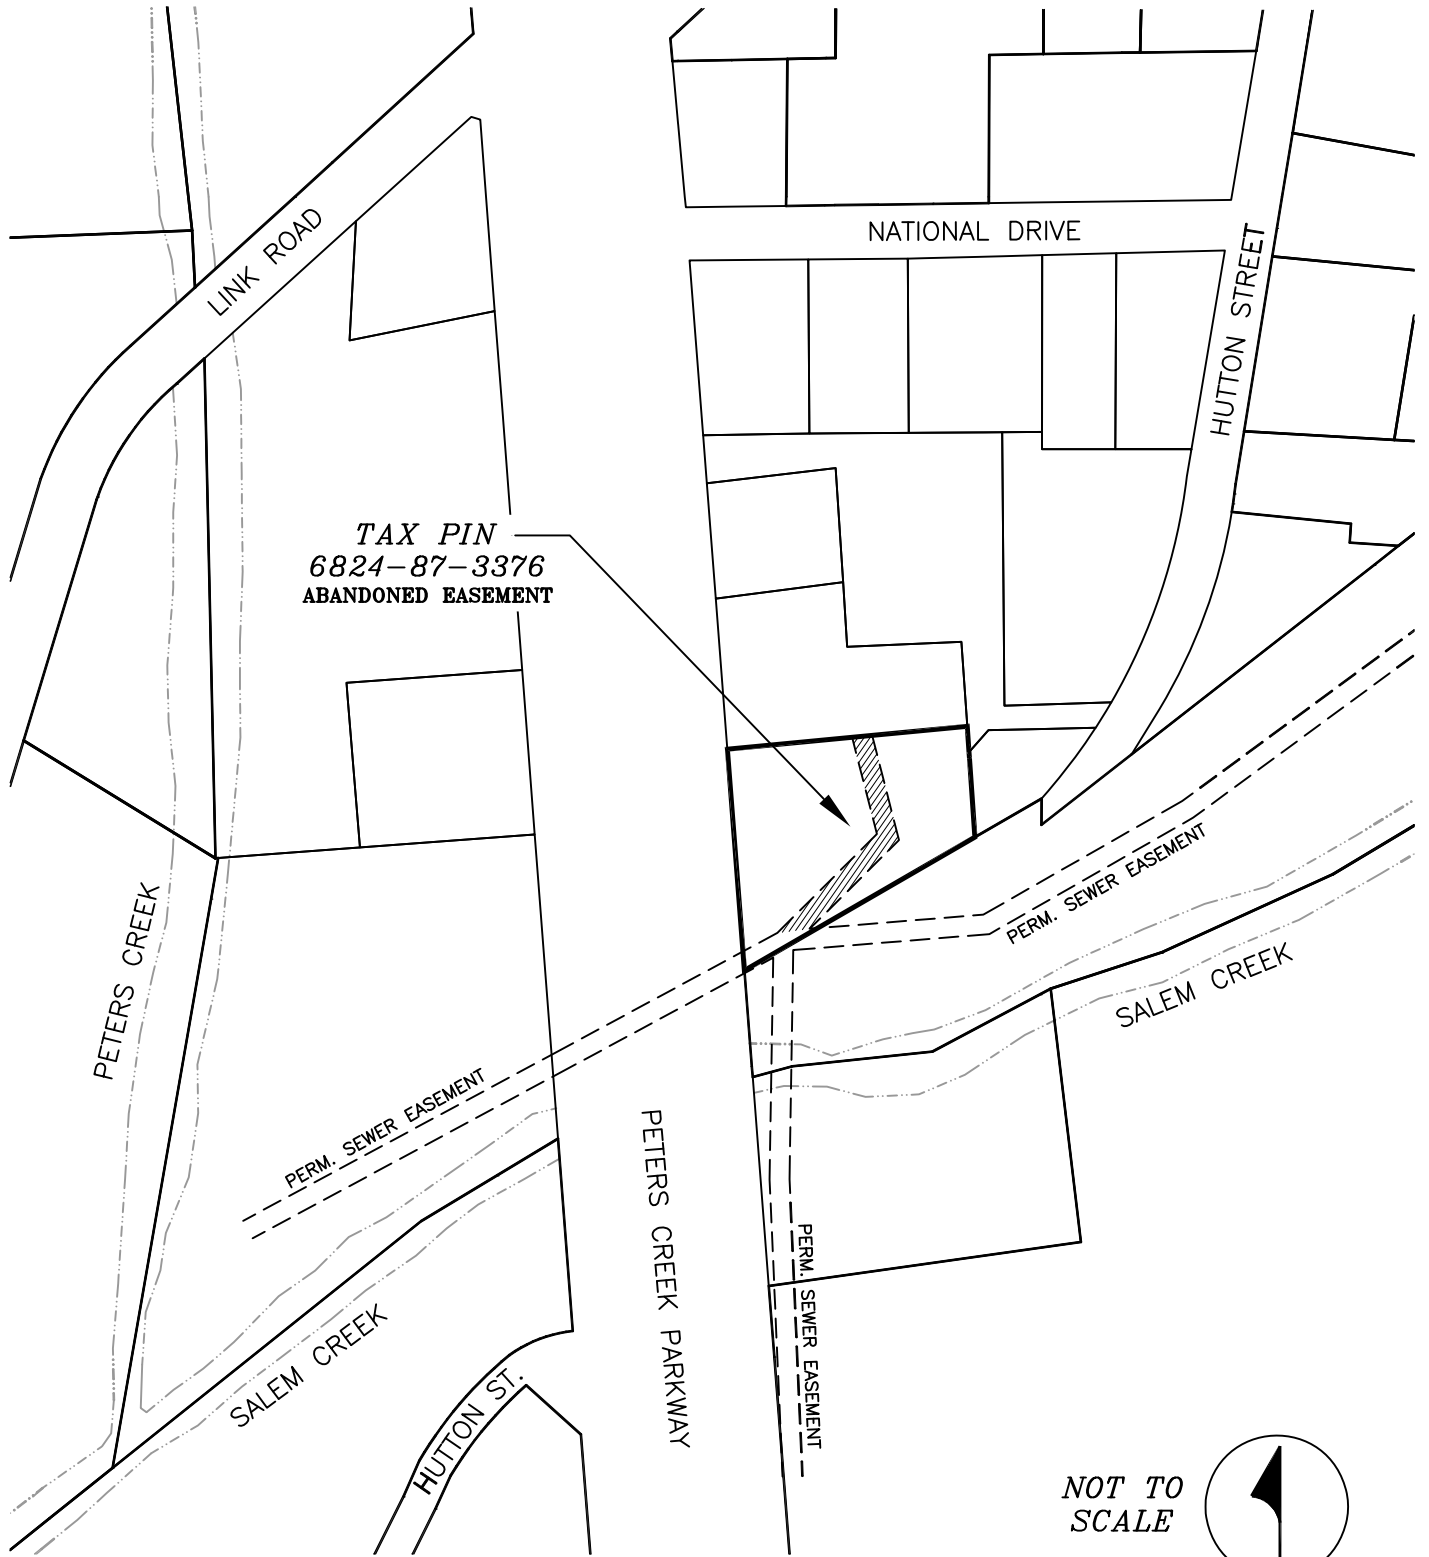

ABANDONMENT OF PROPERTY

PERMANENT SEWER EASEMENT

TAX PIN 6824-87-3376

NOT TO
SCALE