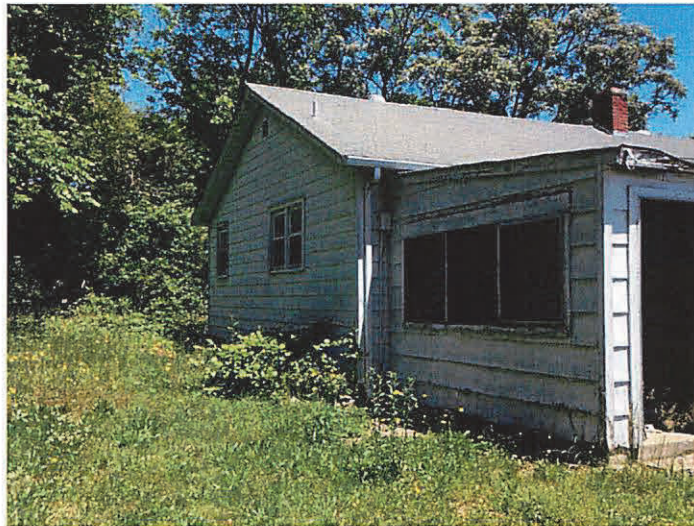

CODE CASE NBR   IMAGE DATE
2016020824   5/16/2017

IMAGE DESCRIPTION