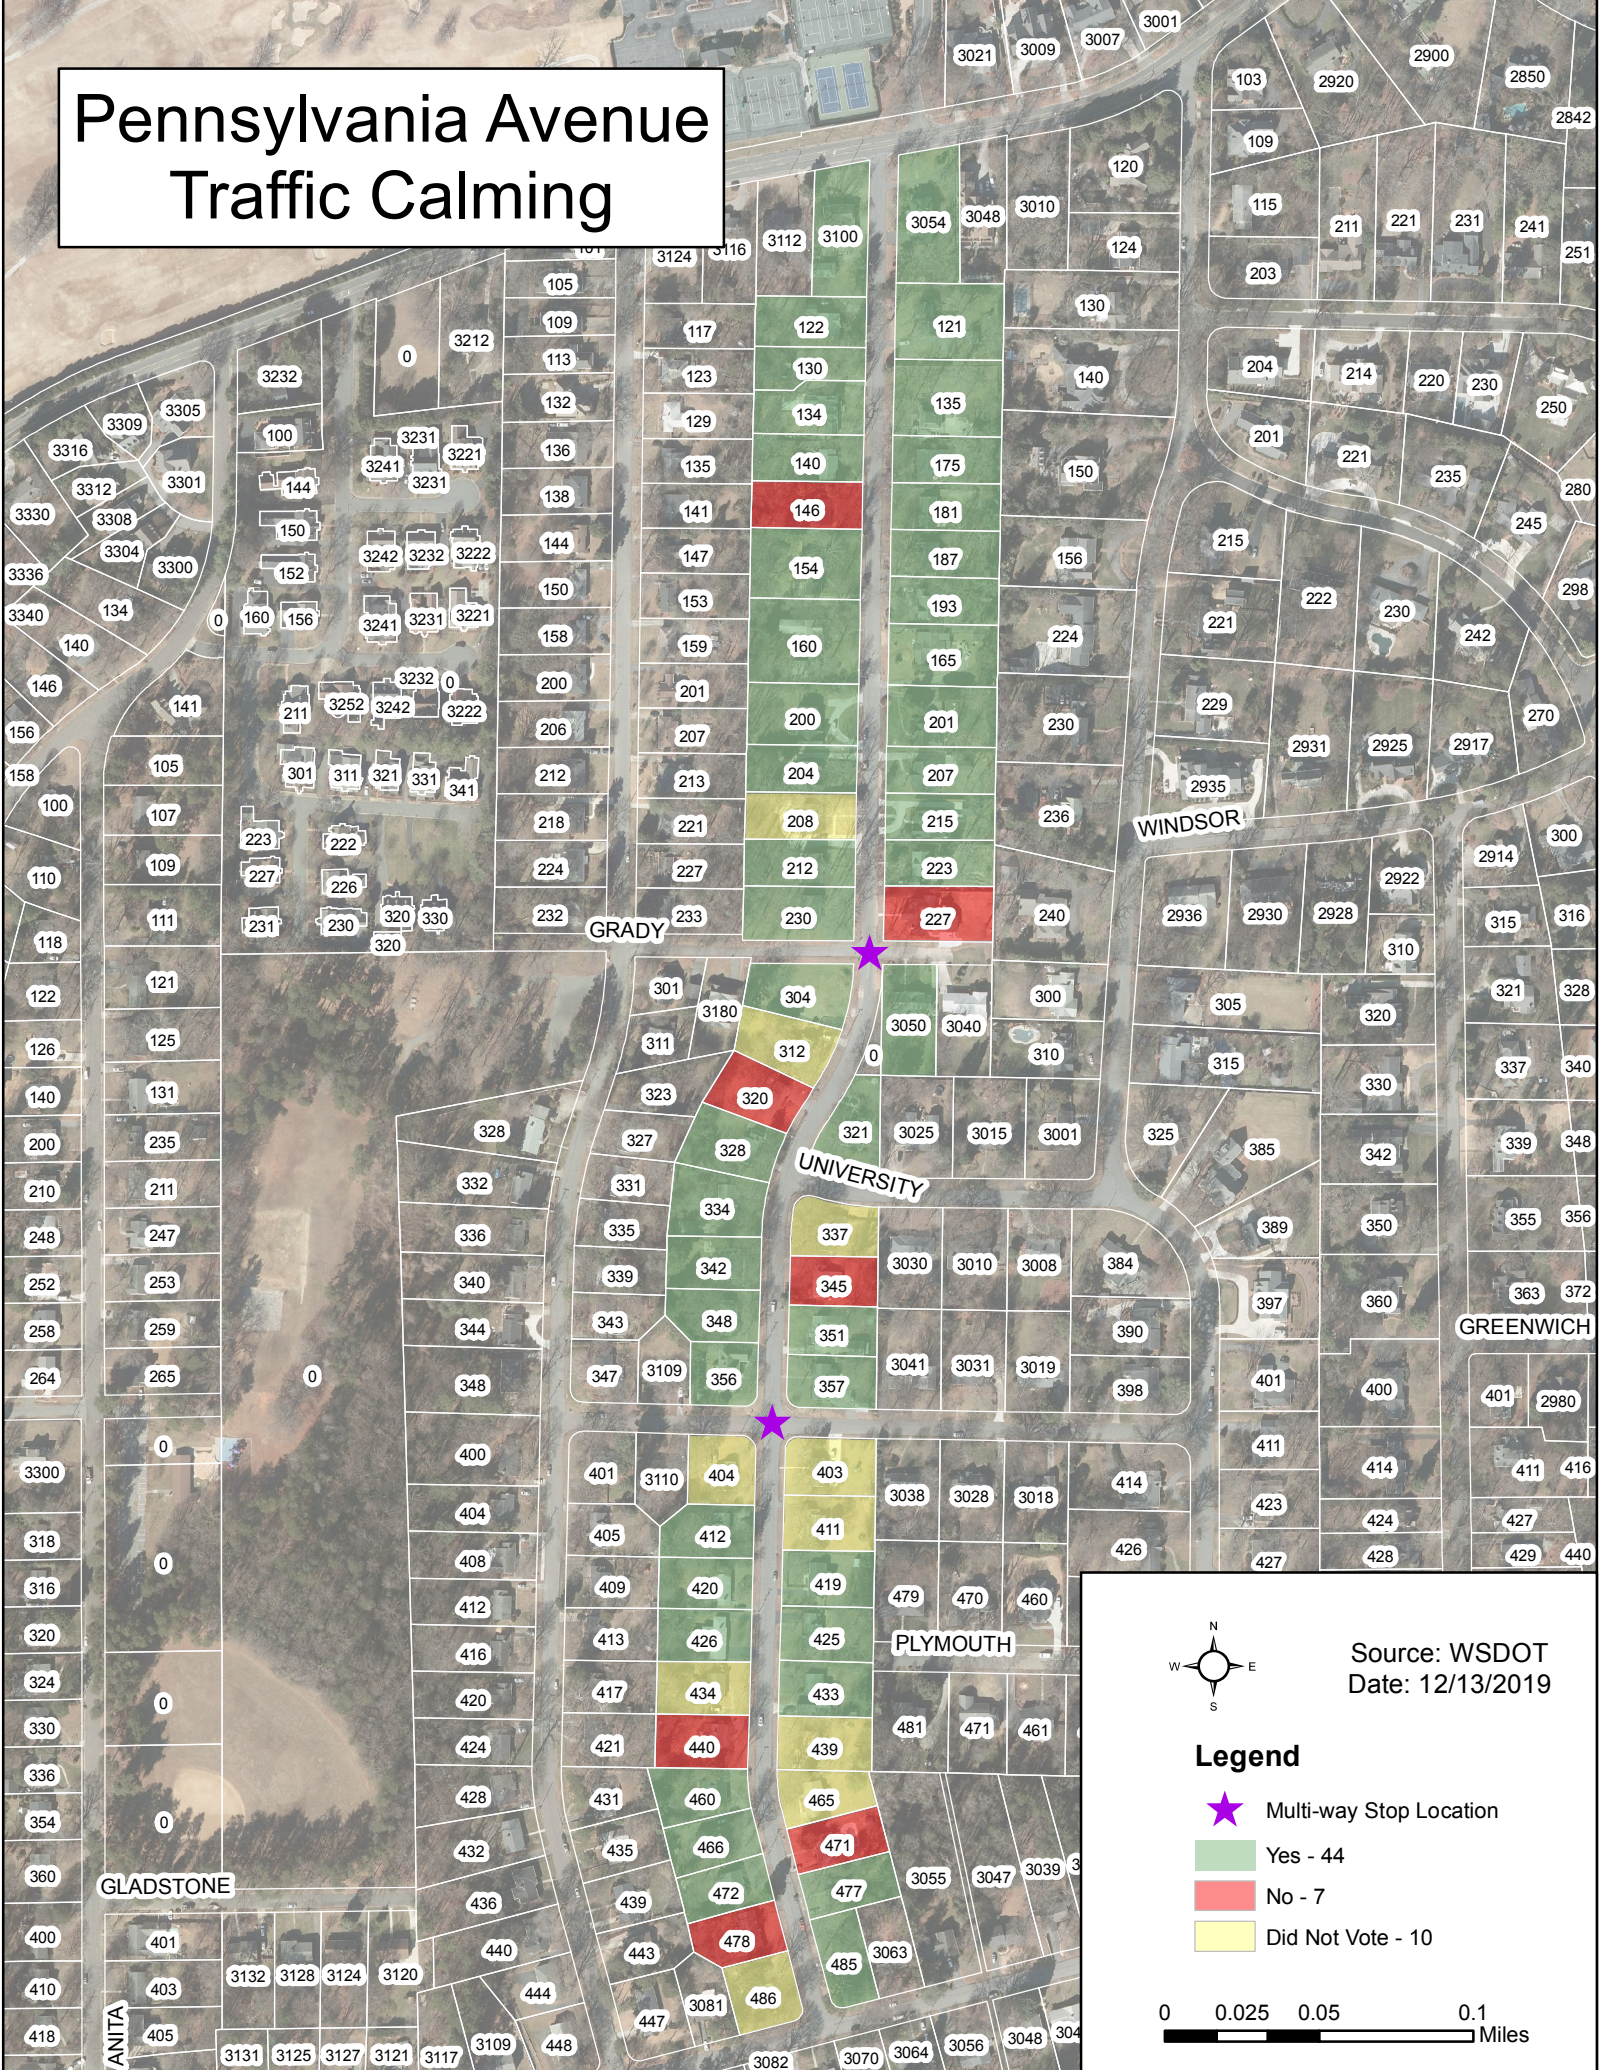

# Pennsylvania Avenue Traffic Calming

Source: WSDOT  
Date: 12/13/2019

### Legend

- ★ Multi-way Stop Location
- Yes - 44
- No - 7
- Did Not Vote - 10