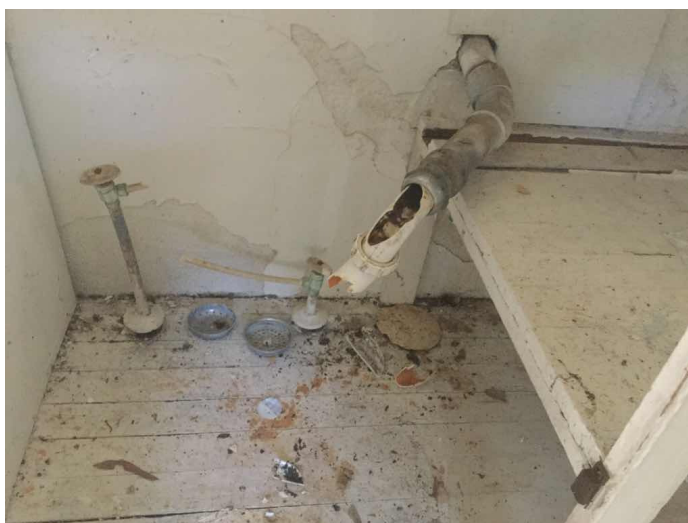

CD-Plus Report - Code Case Images

CODE CASE NBR IMAGE DATE
2016110215 11/7/2016

IMAGE DESCRIPTION

1428 Marne Street

CODE CASE NBR IMAGE DATE
2016110215 11/7/2016

IMAGE DESCRIPTION

1428 Marne Street

CODE CASE NBR IMAGE DATE
2016110215 11/7/2016