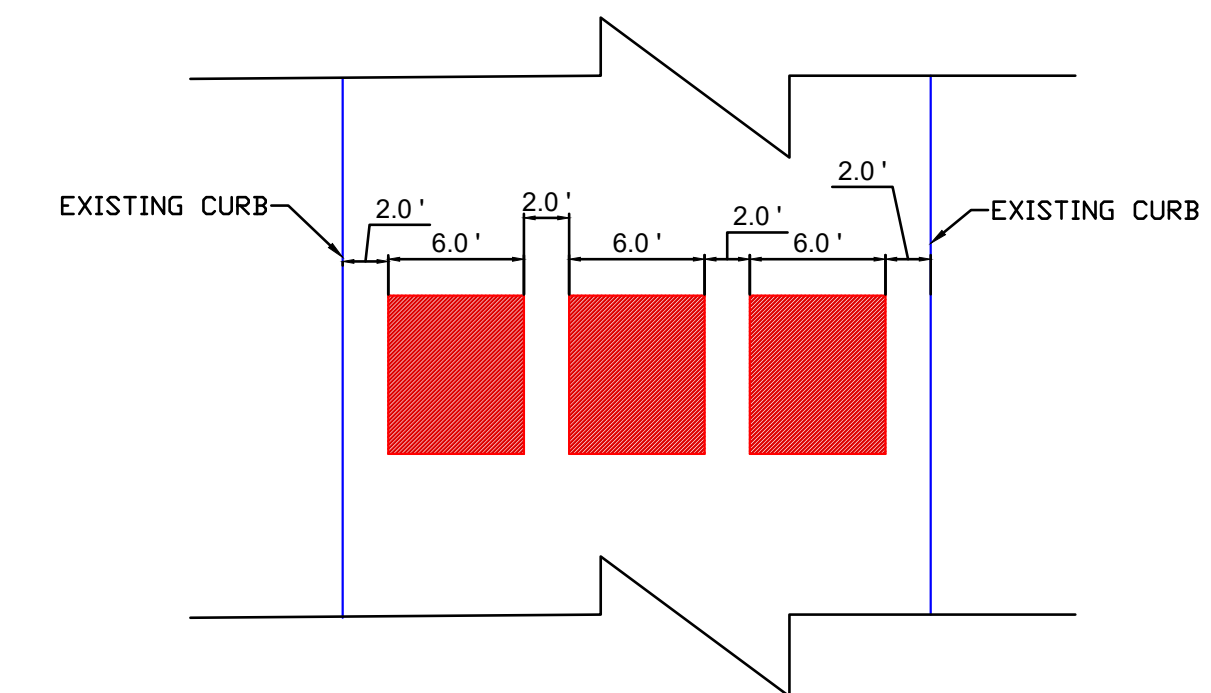

Woodcote Drive Traffic Calming

- Legend**
- █ Speed Cushions
 - █ Yes - 29
 - █ Did Not Vote - 8
 - █ Return to Sender - 2

PROPOSED SPEED CUSHION DETAILS - NTS

Source: WSDOT
Date: 10/13/20