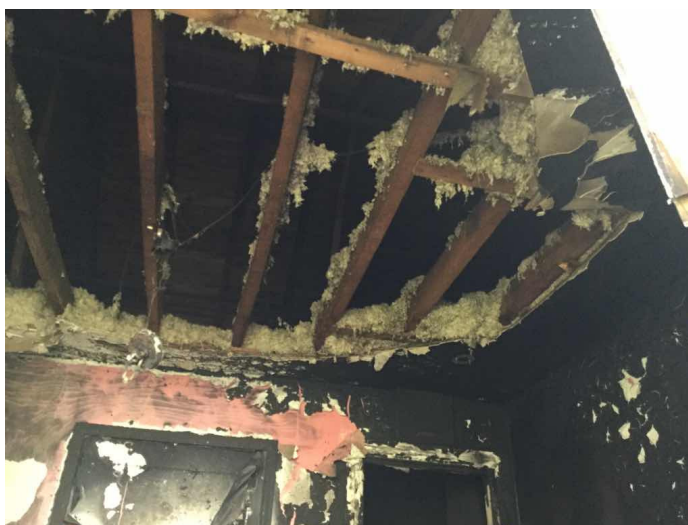

CD-Plus Report - Code Case Images

CODE CASE NBR IMAGE DATE
2017030004 3/1/2017

IMAGE DESCRIPTION
1030 Rundell Street

CODE CASE NBR IMAGE DATE
2017030004 3/1/2017

IMAGE DESCRIPTION
1030 Rundell Street

CODE CASE NBR IMAGE DATE
2017030004 3/1/2017