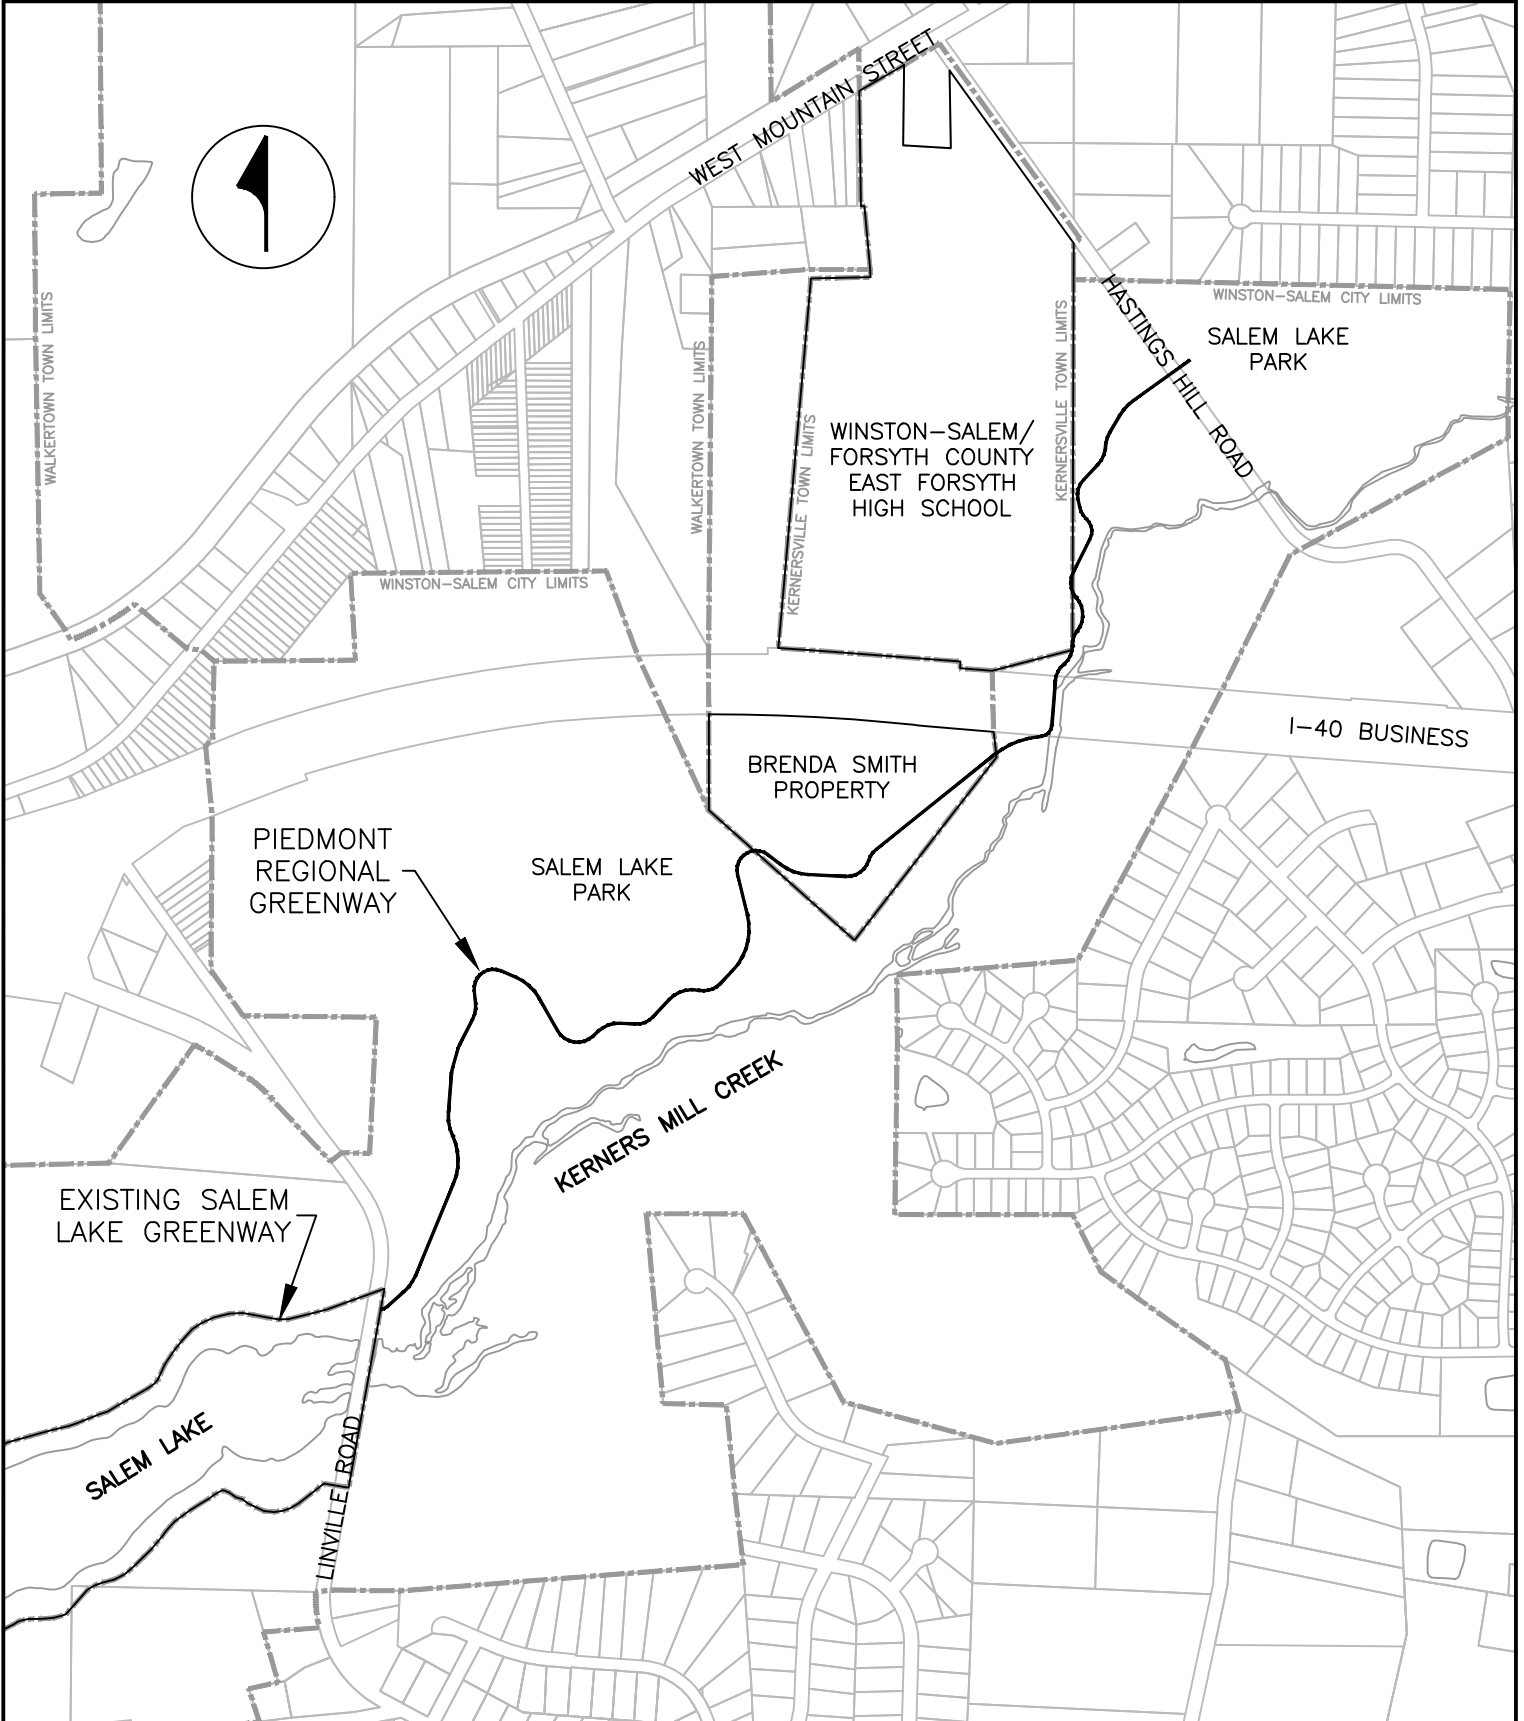

WINSTON-SALEM CITY COUNCIL

PIEDMONT REGIONAL GREENWAY

*NOT TO
SCALE*

DATE
11-18-19