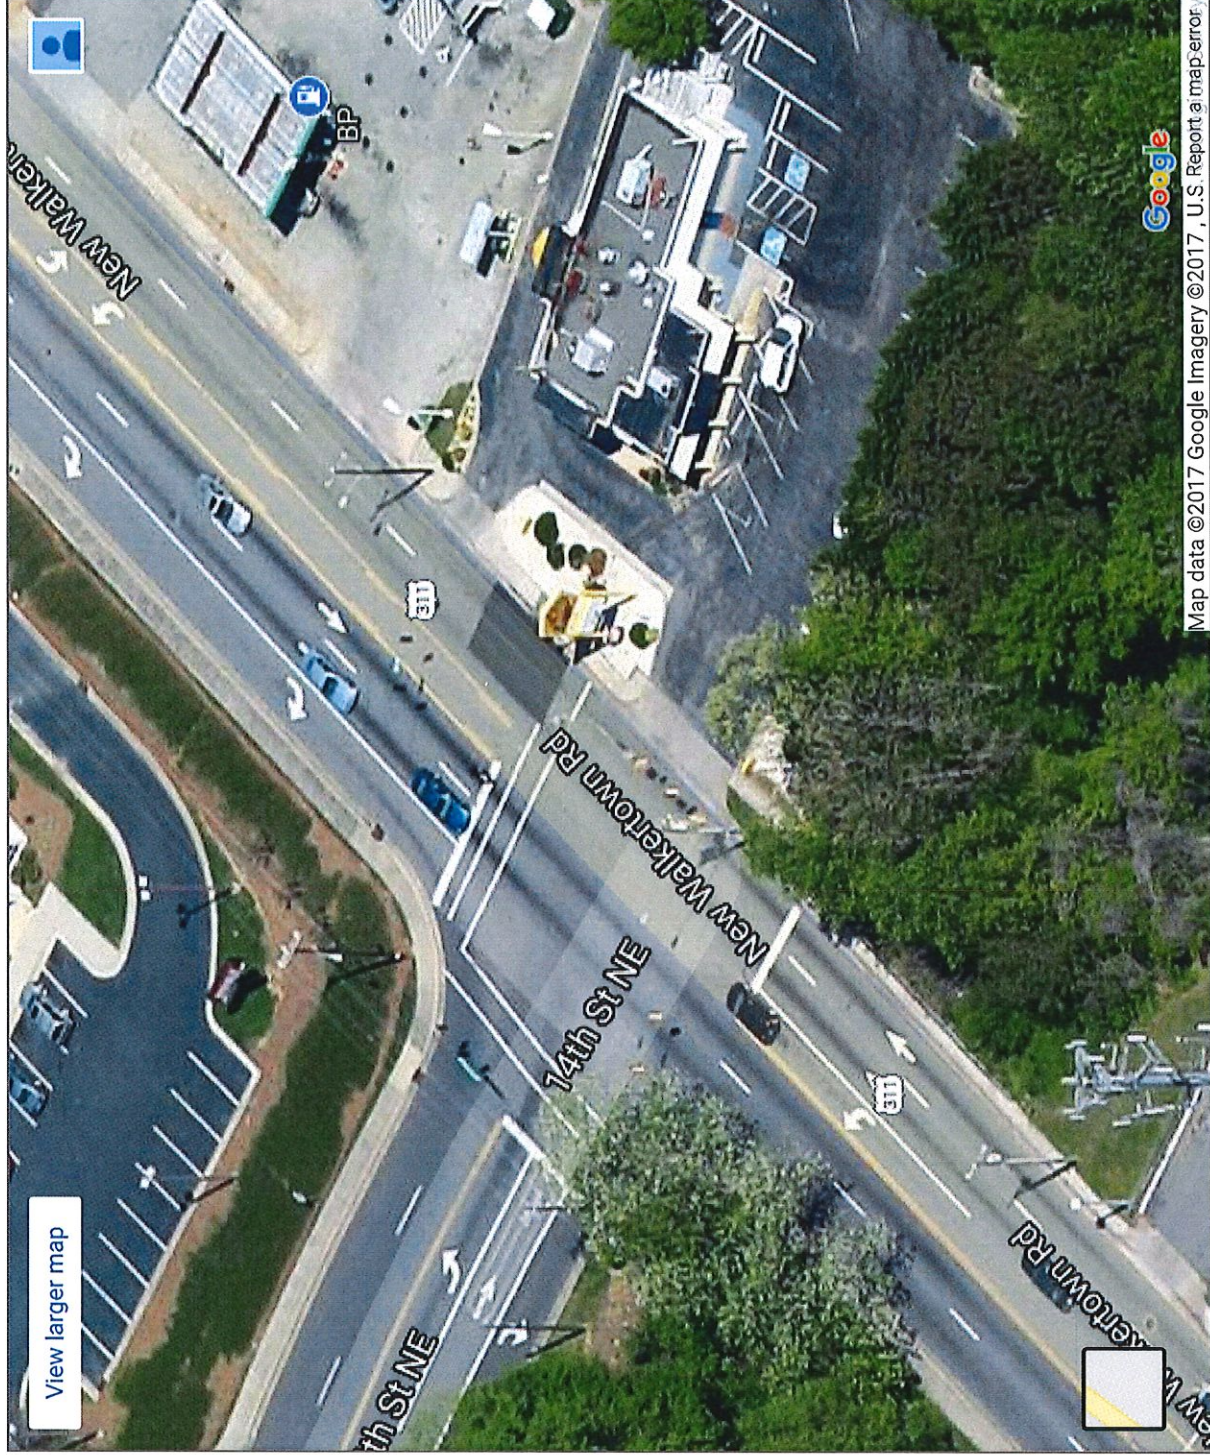

[Google Maps](#) [Bing Maps](#)

Google Maps 2601 New Walkertown Rd

Image capture: Oct 2016 © 2017 Google United States
 Winston-Salem, North Carolina
 Street View - Oct 2016