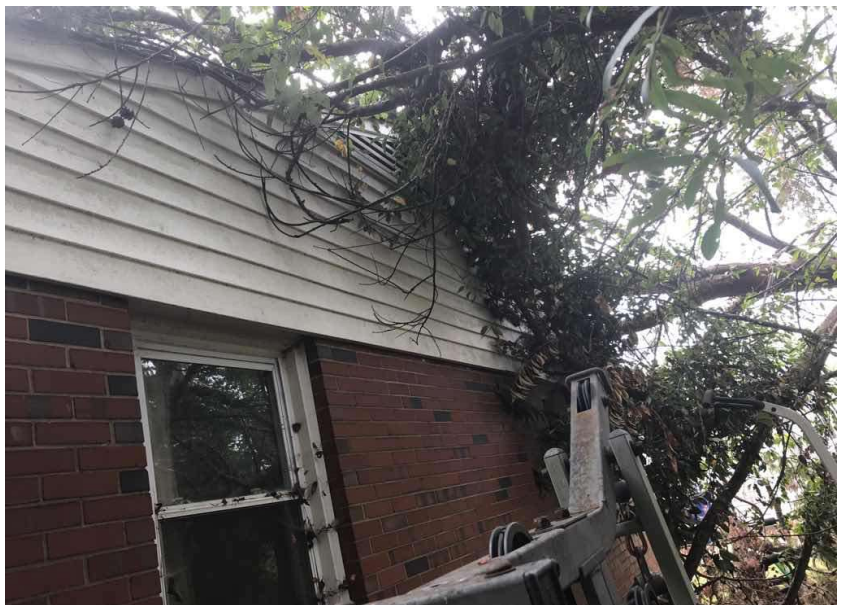

2019071508 9/26/2019

IMAGE DESCRIPTION

2704 Teresa Avenue

CODE CASE NUM **IMAGE DATE**

2019071508 9/26/2019

IMAGE DESCRIPTION

2704 Teresa Avenue

PICTURES FOR CODE CASE : 2019071508