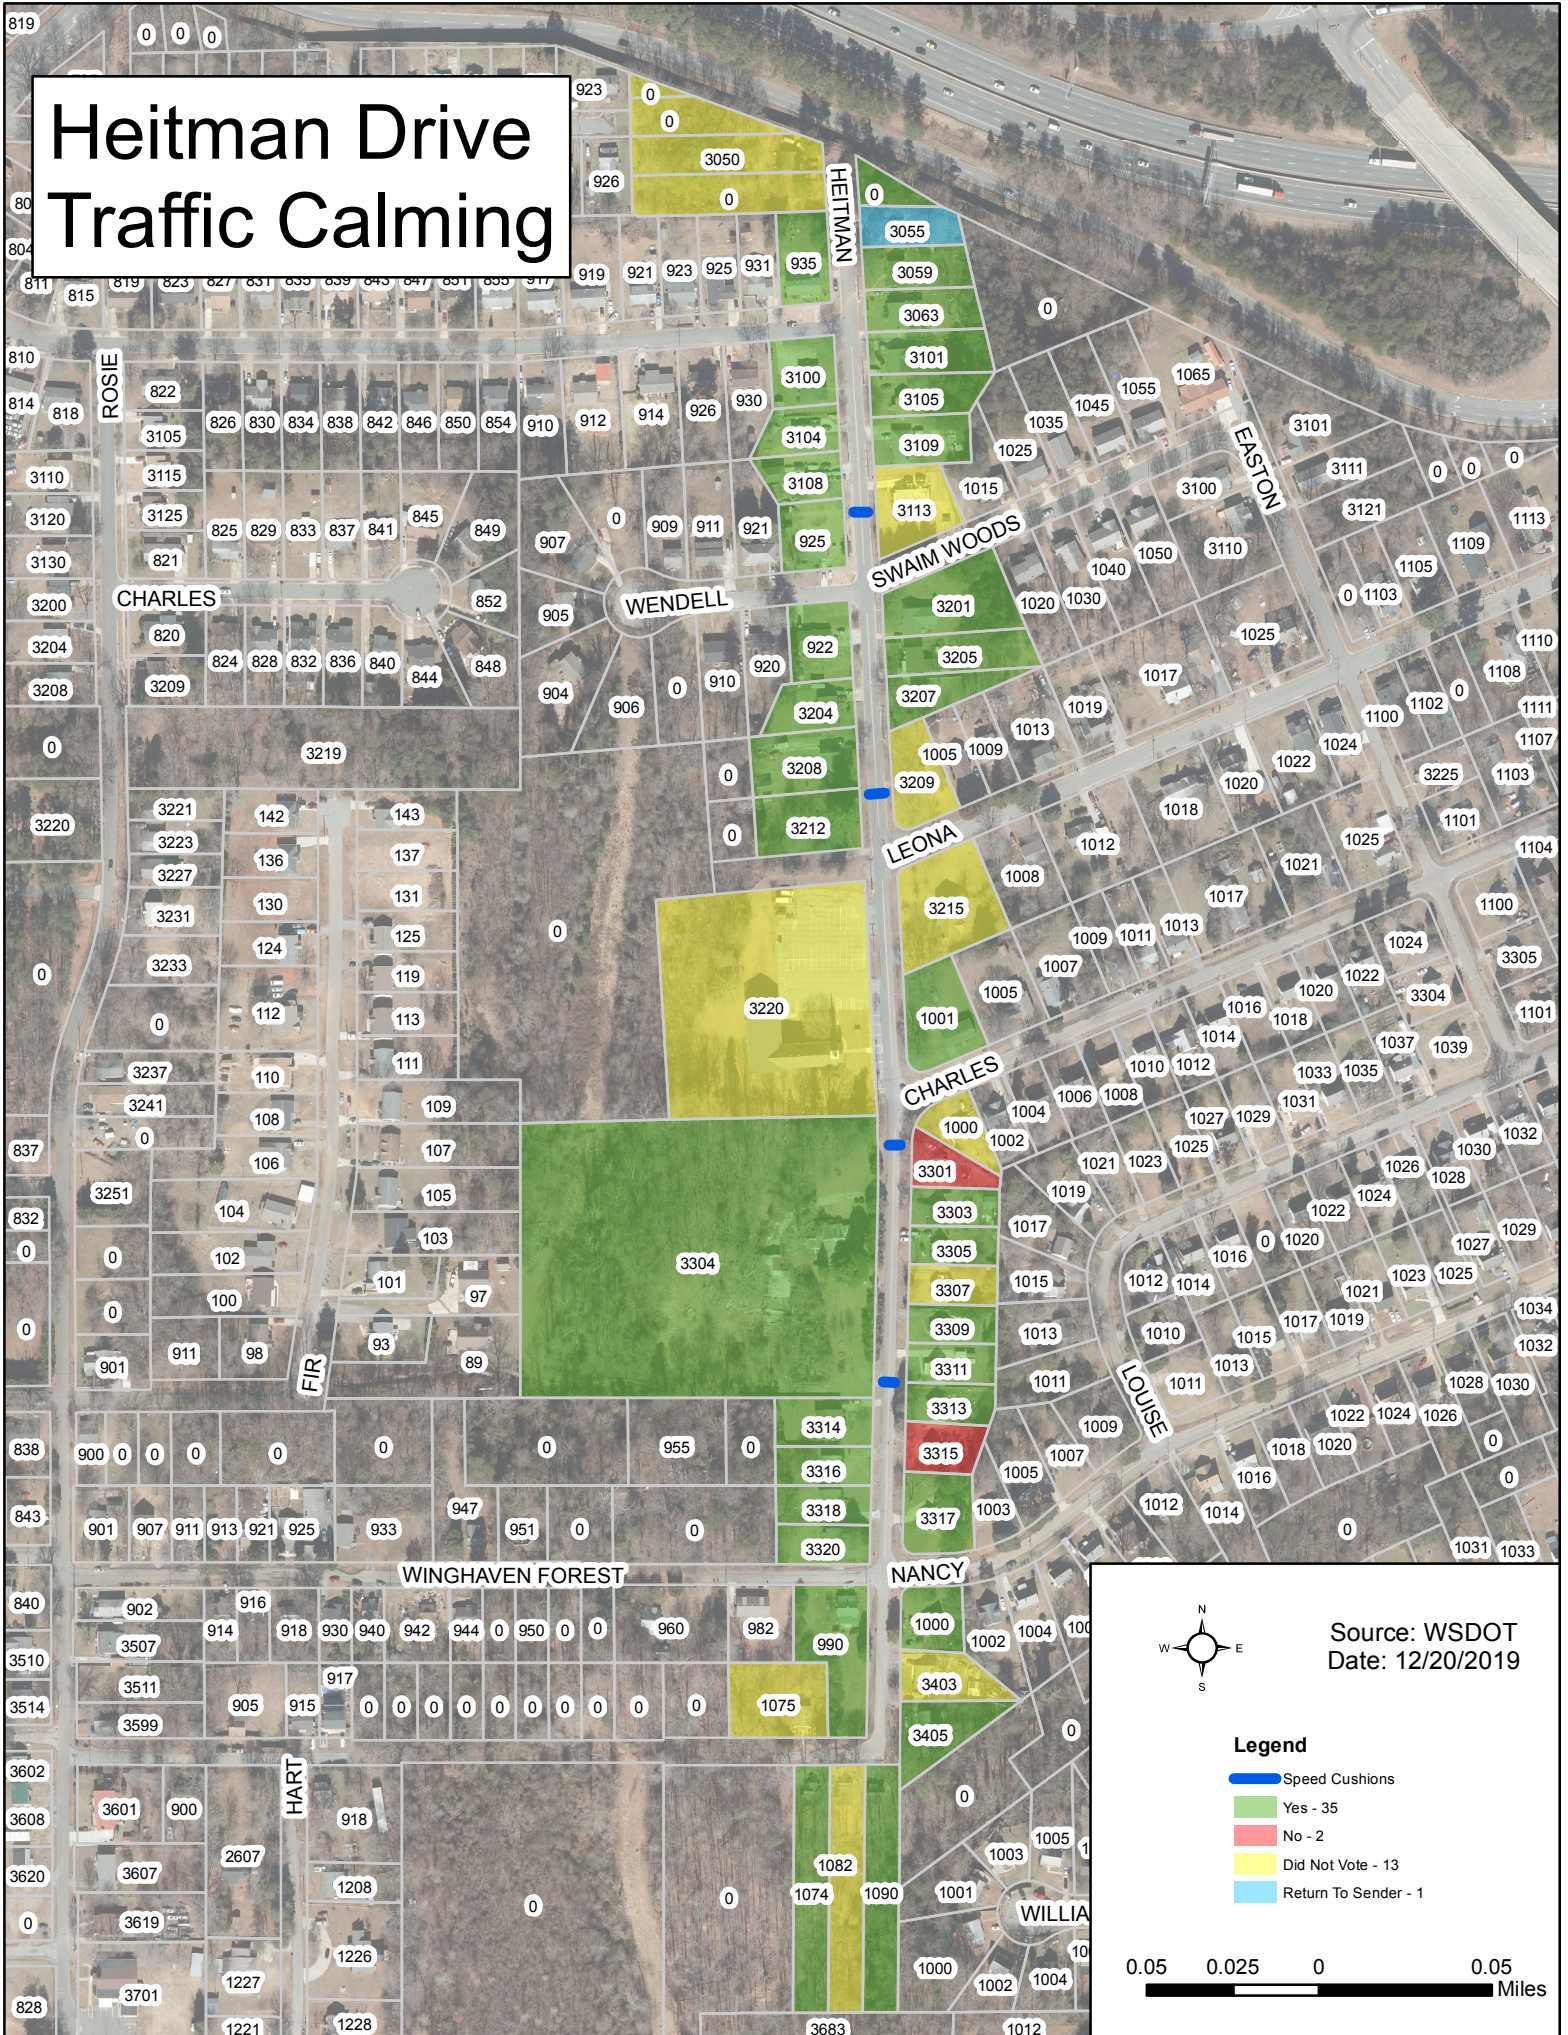

# Heitman Drive Traffic Calming

Source: WSDOT  
Date: 12/20/2019

### Legend

- █ Speed Cushions
- █ Yes - 35
- █ No - 2
- █ Did Not Vote - 13
- █ Return To Sender - 1

0.05 0.025 0 0.05 Miles