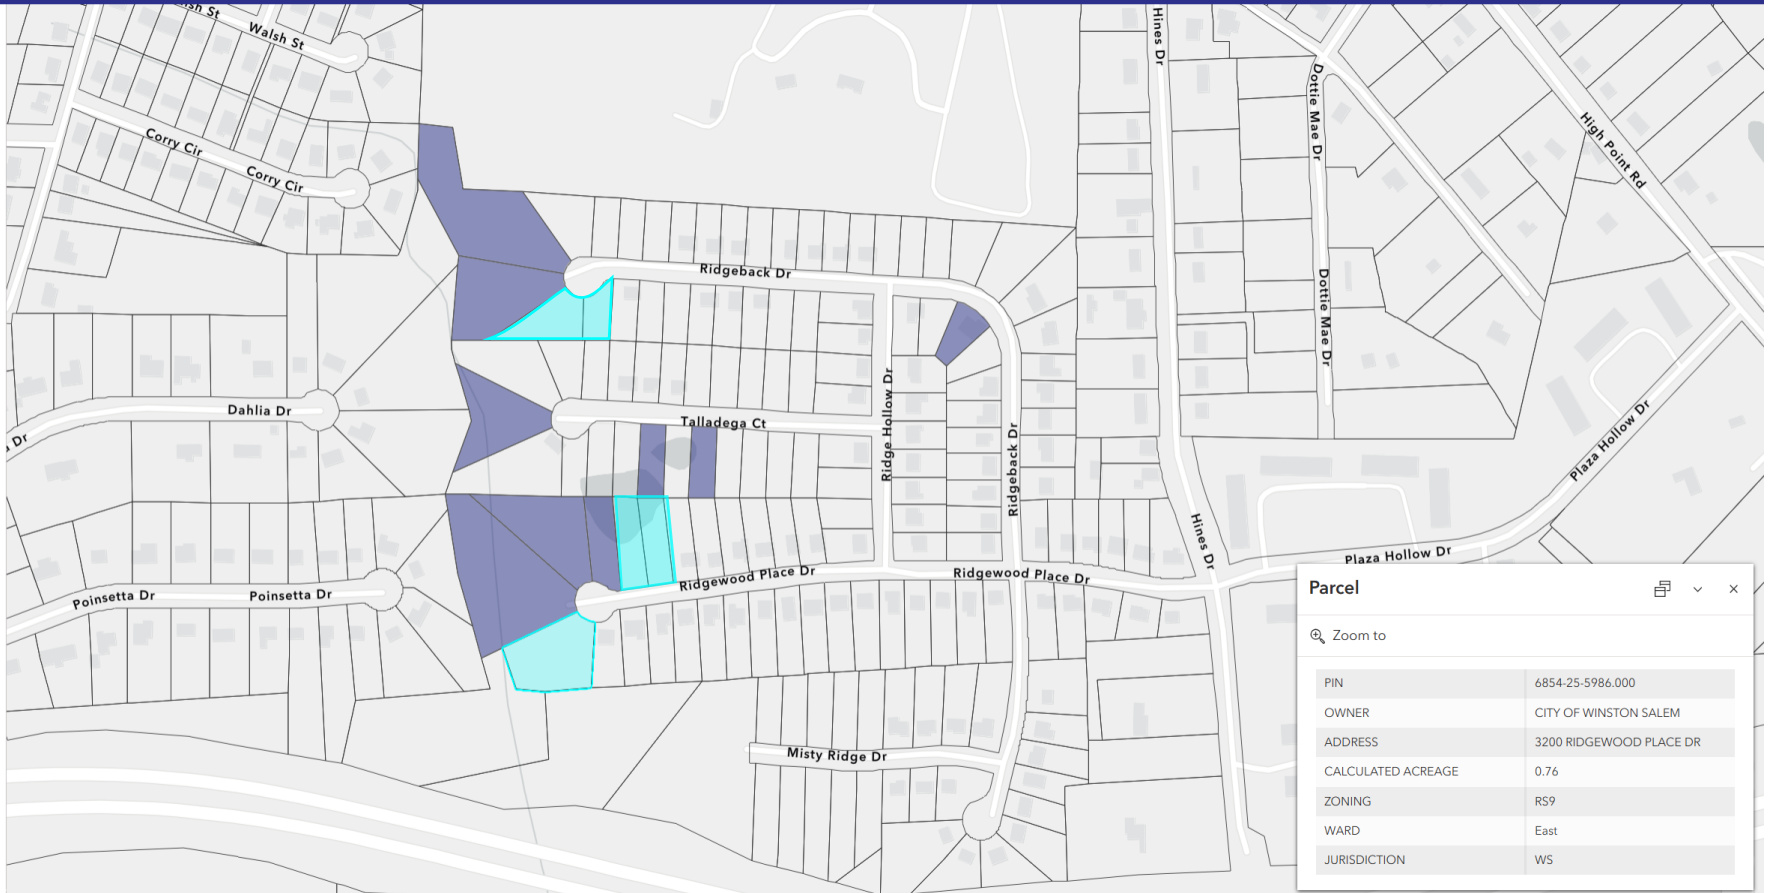

Attachment B Project Map

- PROPERTIES
- SEARCH
- LAYERS
- FILTERS
- MEASURE
- DRAW
- PRINT

Parcel

Zoom to

PIN	6854-25-5986.000
OWNER	CITY OF WINSTON SALEM
ADDRESS	3200 RIDGEWOOD PLACE DR
CALCULATED ACREAGE	0.76
ZONING	RS9
WARD	East
JURISDICTION	WS