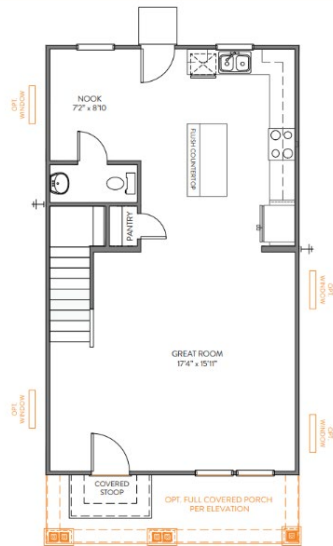

True Homes Floor Plans

The Lucas II 1340 1,360 sq. ft. | Open | First Floor REV 11.14.23

Options

The Lucas II 1340 1,360 sq. ft. | Open | Second Floor REV 11.14.23

Options

The GINA II 1491

1,496 sq. ft. | Open | First Floor
REV 07.12.23

Options

The GINA II 1491

1,496 sq. ft. | Open | Second Floor
REV 07.12.23

Options