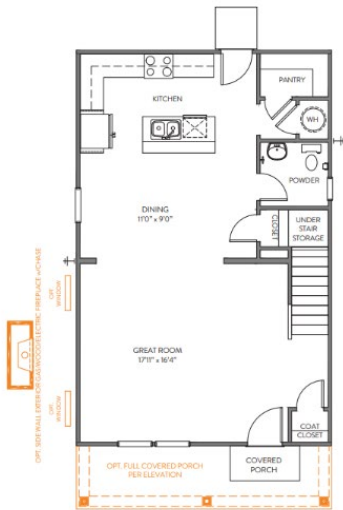

True Homes Floor Plans

The Lucas II 1340 1,360 sq. ft. | Open | First Floor REV 11.14.23

Options

The Lucas II 1340 1,360 sq. ft. | Open | Second Floor REV 11.14.23

Options

The GINA II 1491

1,496 sq. ft. | Open | First Floor
REV 07.12.23

Options

The GINA II 1491

1,496 sq. ft. | Open | Second Floor
REV 07.12.23

Options