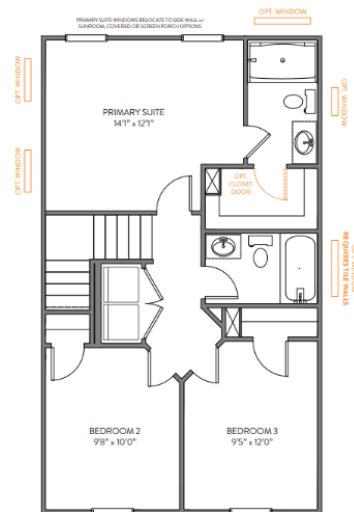

True Homes Floor Plans

The Lucas II 1340 1,360 sq. ft. | Open | First Floor REV 11.14.23

Options

The Lucas II 1340 1,360 sq. ft. | Open | Second Floor REV 11.14.23

Options

The GINA II 1491

1,496 sq. ft. | Open | First Floor
REV 07.12.23

Options

The GINA II 1491

1,496 sq. ft. | Open | Second Floor
REV 07.12.23

Options