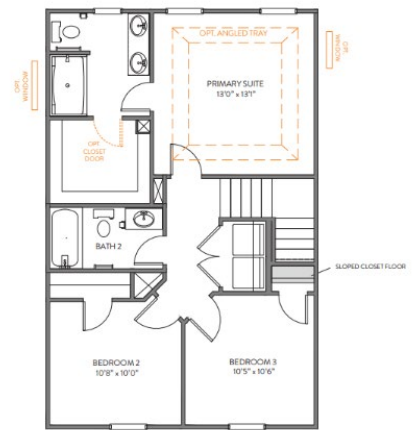

True Homes Floor Plans

The Lucas II 1340 1,360 sq. ft. | Open | First Floor REV 11.14.23

Options

The Lucas II 1340 1,360 sq. ft. | Open | Second Floor REV 11.14.23

Options

The GINA II 1491

1,496 sq. ft. | Open | First Floor
REV 07.12.23

Options

The GINA II 1491

1,496 sq. ft. | Open | Second Floor
REV 07.12.23

Options