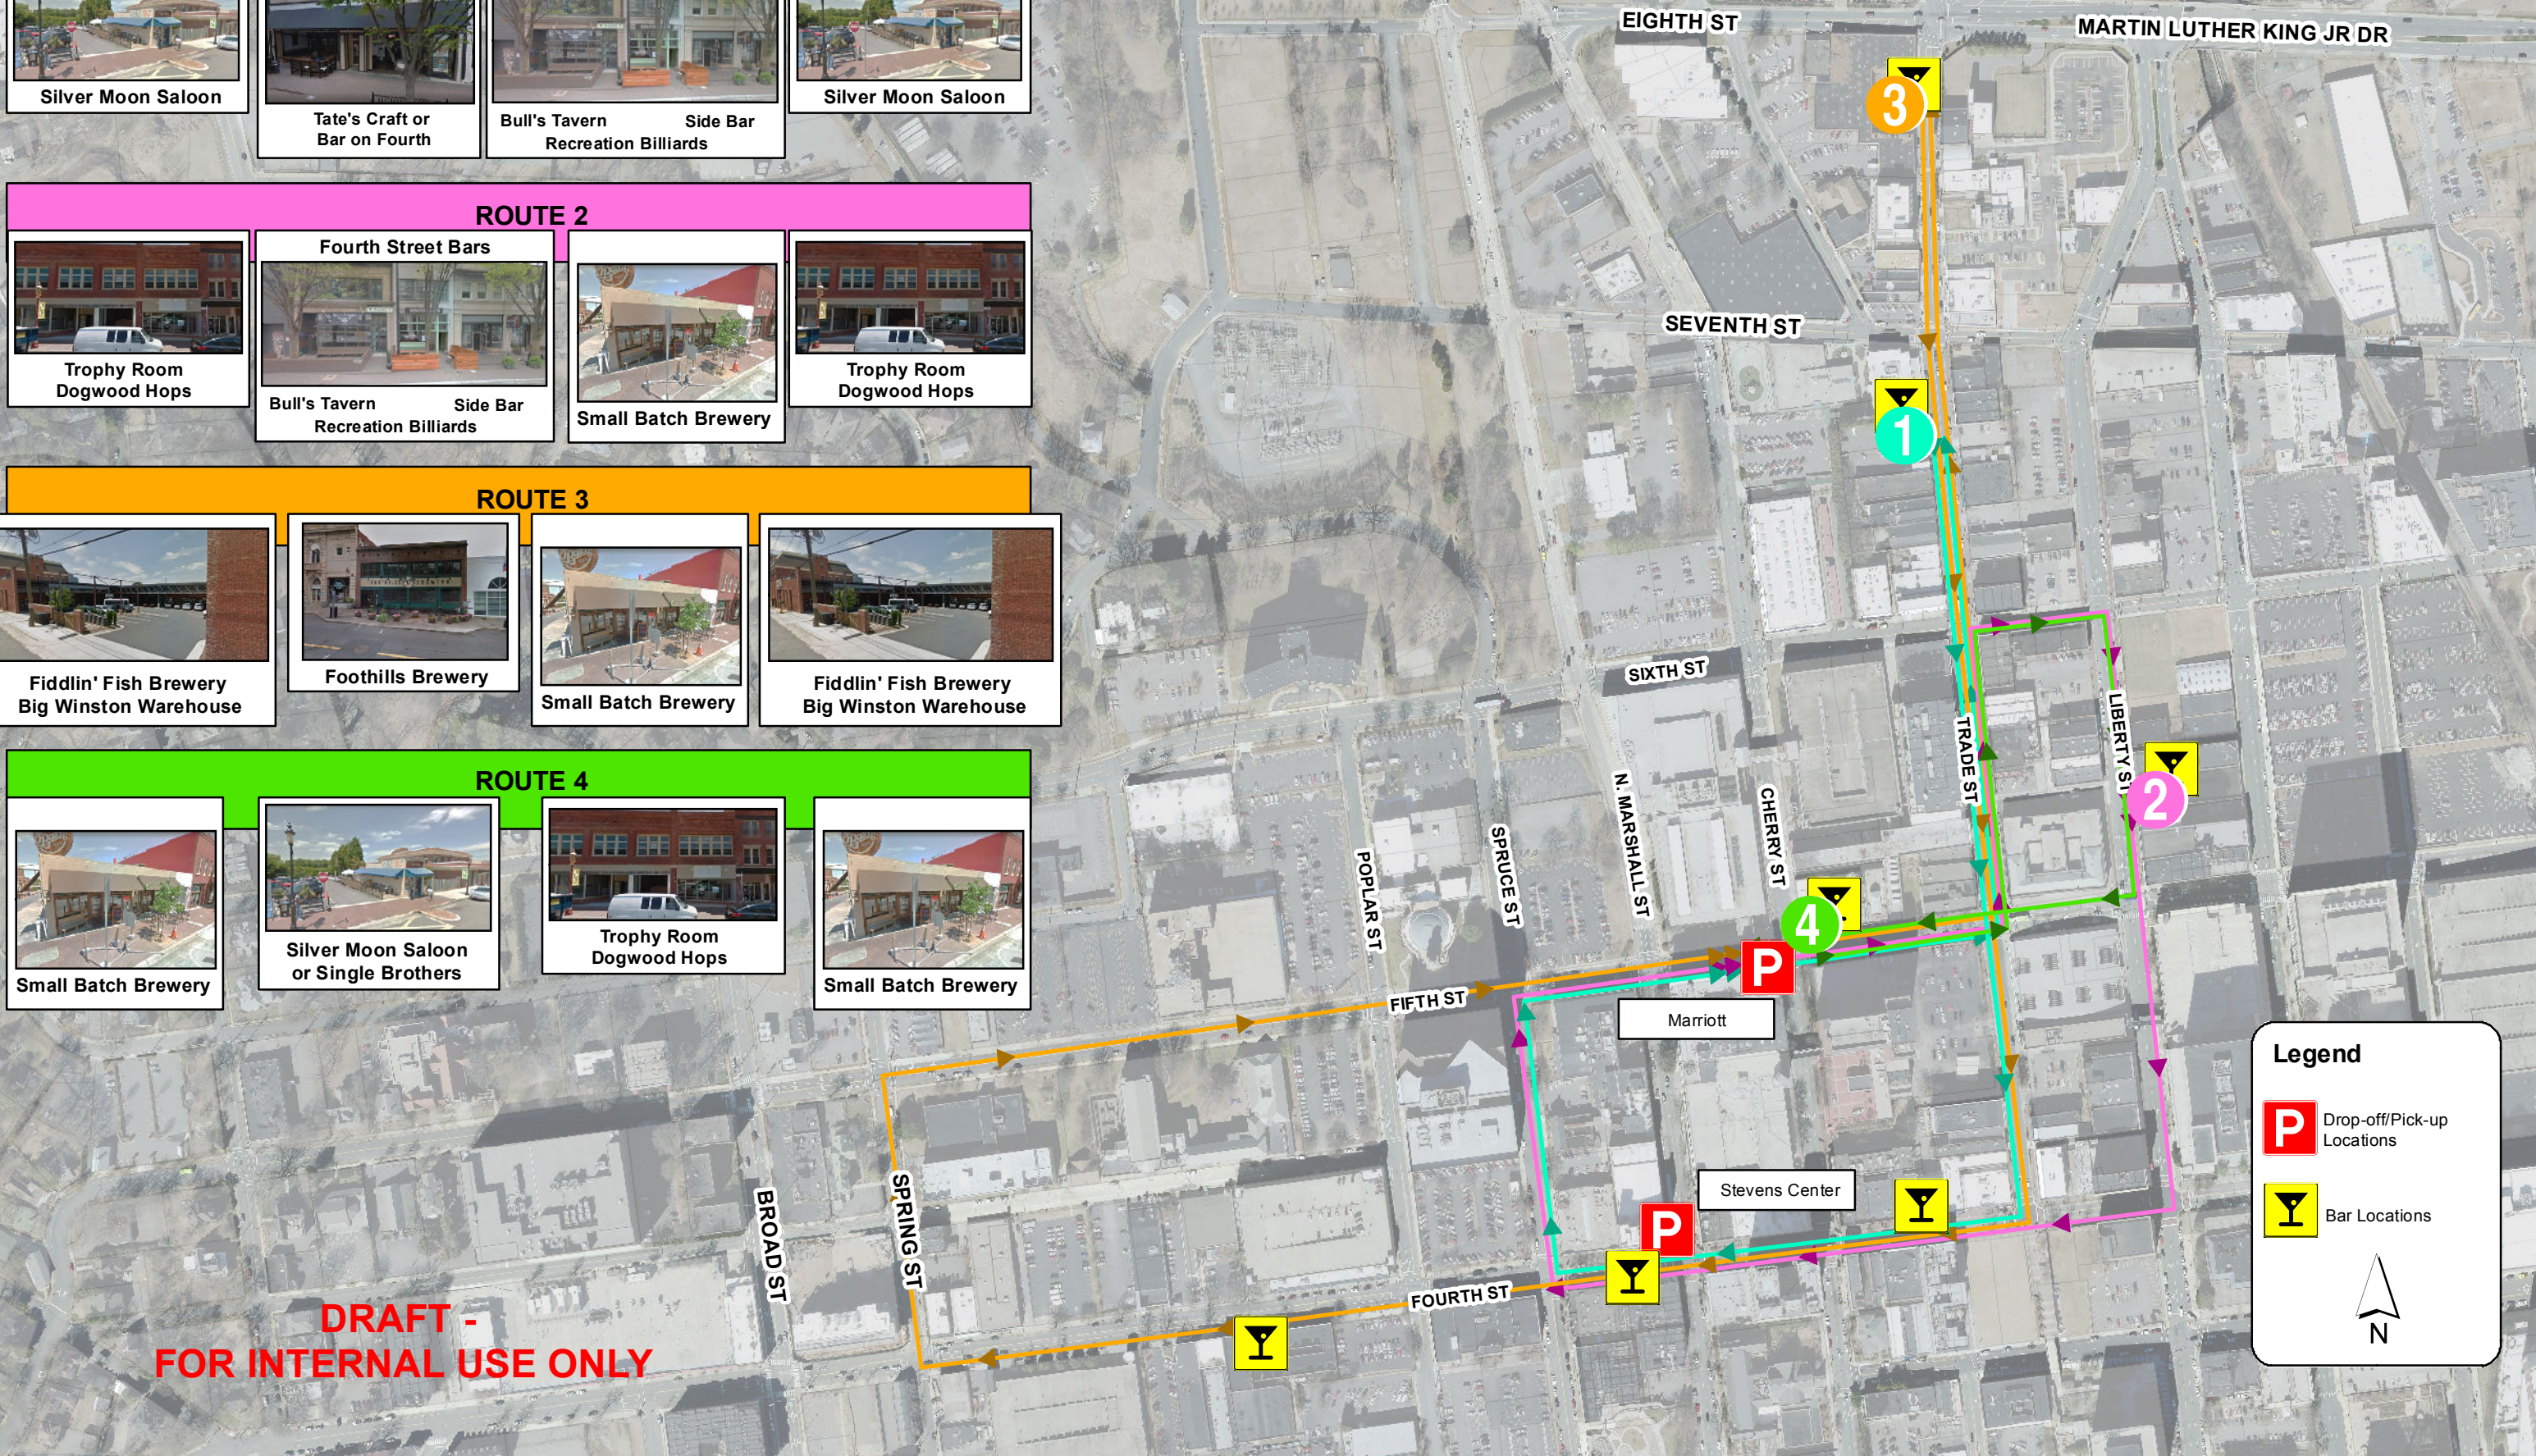

PEDICAB/RICKSHAW PROPOSED ROUTES

ROUTE 1

 Silver Moon Saloon	 Tate's Craft or Bar on Fourth	 Fourth Street Bars	 Silver Moon Saloon
		 Bull's Tavern Side Bar Recreation Billiards	

ROUTE 2

 Trophy Room Dogwood Hops	 Fourth Street Bars	 Small Batch Brewery	 Trophy Room Dogwood Hops
	 Bull's Tavern Side Bar Recreation Billiards		

ROUTE 3

 Fiddlin' Fish Brewery Big Winston Warehouse	 Foothills Brewery	 Small Batch Brewery	 Fiddlin' Fish Brewery Big Winston Warehouse
--	---	---	--

ROUTE 4

 Small Batch Brewery	 Silver Moon Saloon or Single Brothers	 Trophy Room Dogwood Hops	 Small Batch Brewery
--	--	---	--

Legend

-  Drop-off/Pick-up Locations
-  Bar Locations

DRAFT - FOR INTERNAL USE ONLY